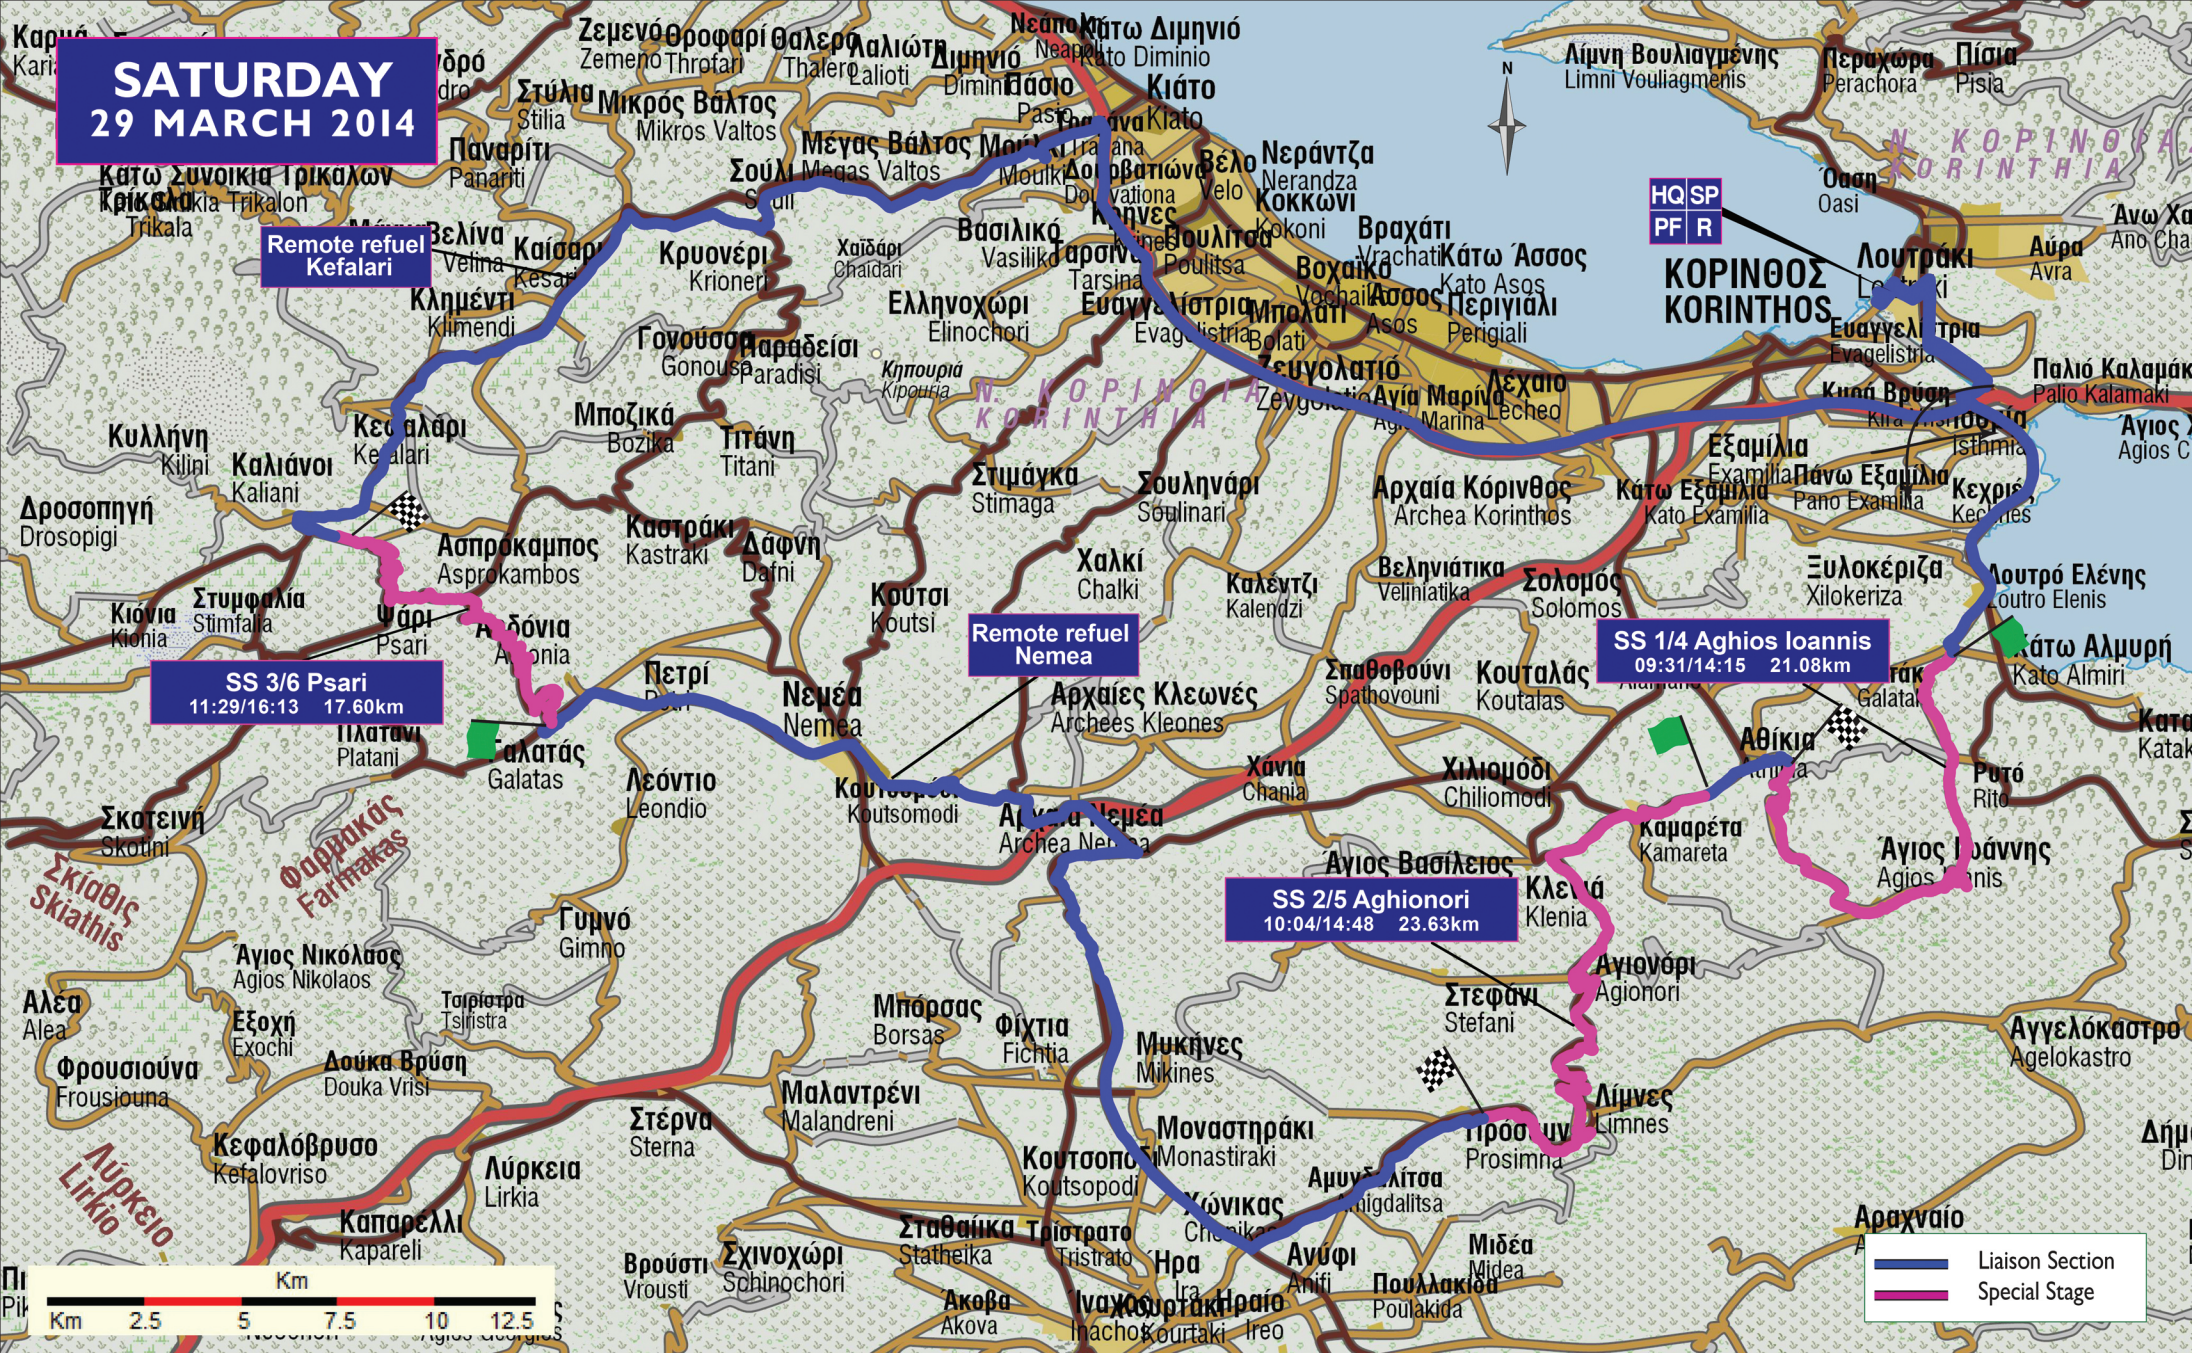

SATURDAY 29 MARCH 2014

Remote refuel
Kefalari

HQ SP
PF R

ΚΟΡΙΝΘΟΣ
KORINTHOS

SS 3/6 Psari
11:29/16:13 17.60km

Remote refuel
Nemea

SS 1/4 Aghios Ioannis
09:31/14:15 21.08km

SS 2/5 Aghionori
10:04/14:48 23.63km

— Liaison Section
— Special Stage

**SUNDAY
30 MARCH 2014**

SSS 10 Korinthos
13:06 1.18 km

SS 9/13 Loutraki
11:22/16:18 16.13km

SS 8/12 Nea Kineti
10:49/15:45 22.20km

**Remote refuel
Spathonouni**

SS 7/11 Klenia
09:08/14:04 18.19 km

— Liaison Section
— Special Stage