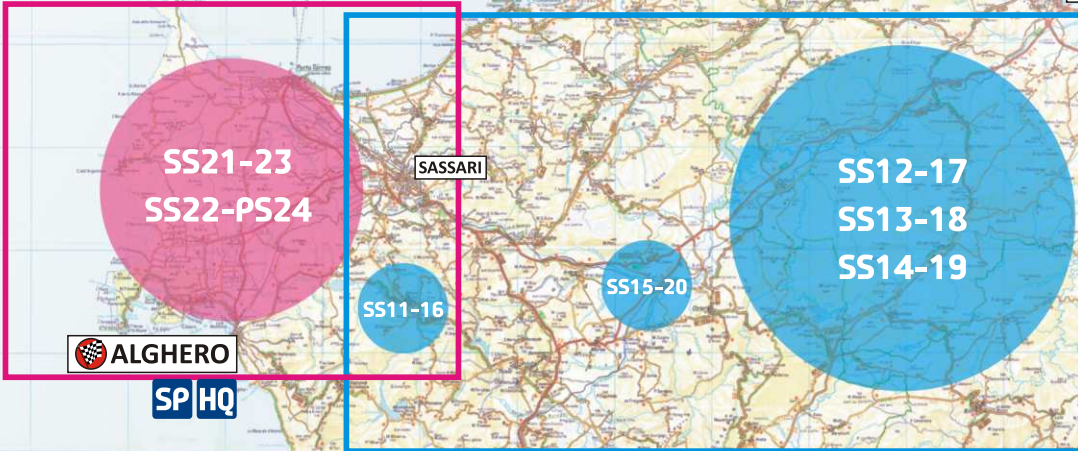

**SARDEGNA**

**ACISPORT**

June 11<sup>th</sup> - June 14<sup>th</sup>

**DAY 3** June 14<sup>th</sup>

**DAY 2** June 13<sup>th</sup>

**DAY 1** June 12<sup>th</sup>

**DAY 1** June 11<sup>th</sup>

Cartografia  
Touring Editore  
Scala 1:200.000

Coiluna-Loelle  
SS13 - SS18  
Km. 36,70

← ALGERO

→ ALGERO

Cartografia  
Touring Editore  
Scala 1:200.000

0 Km. 1 Km. 5

Road Section

Special Stage

RZ Refuel