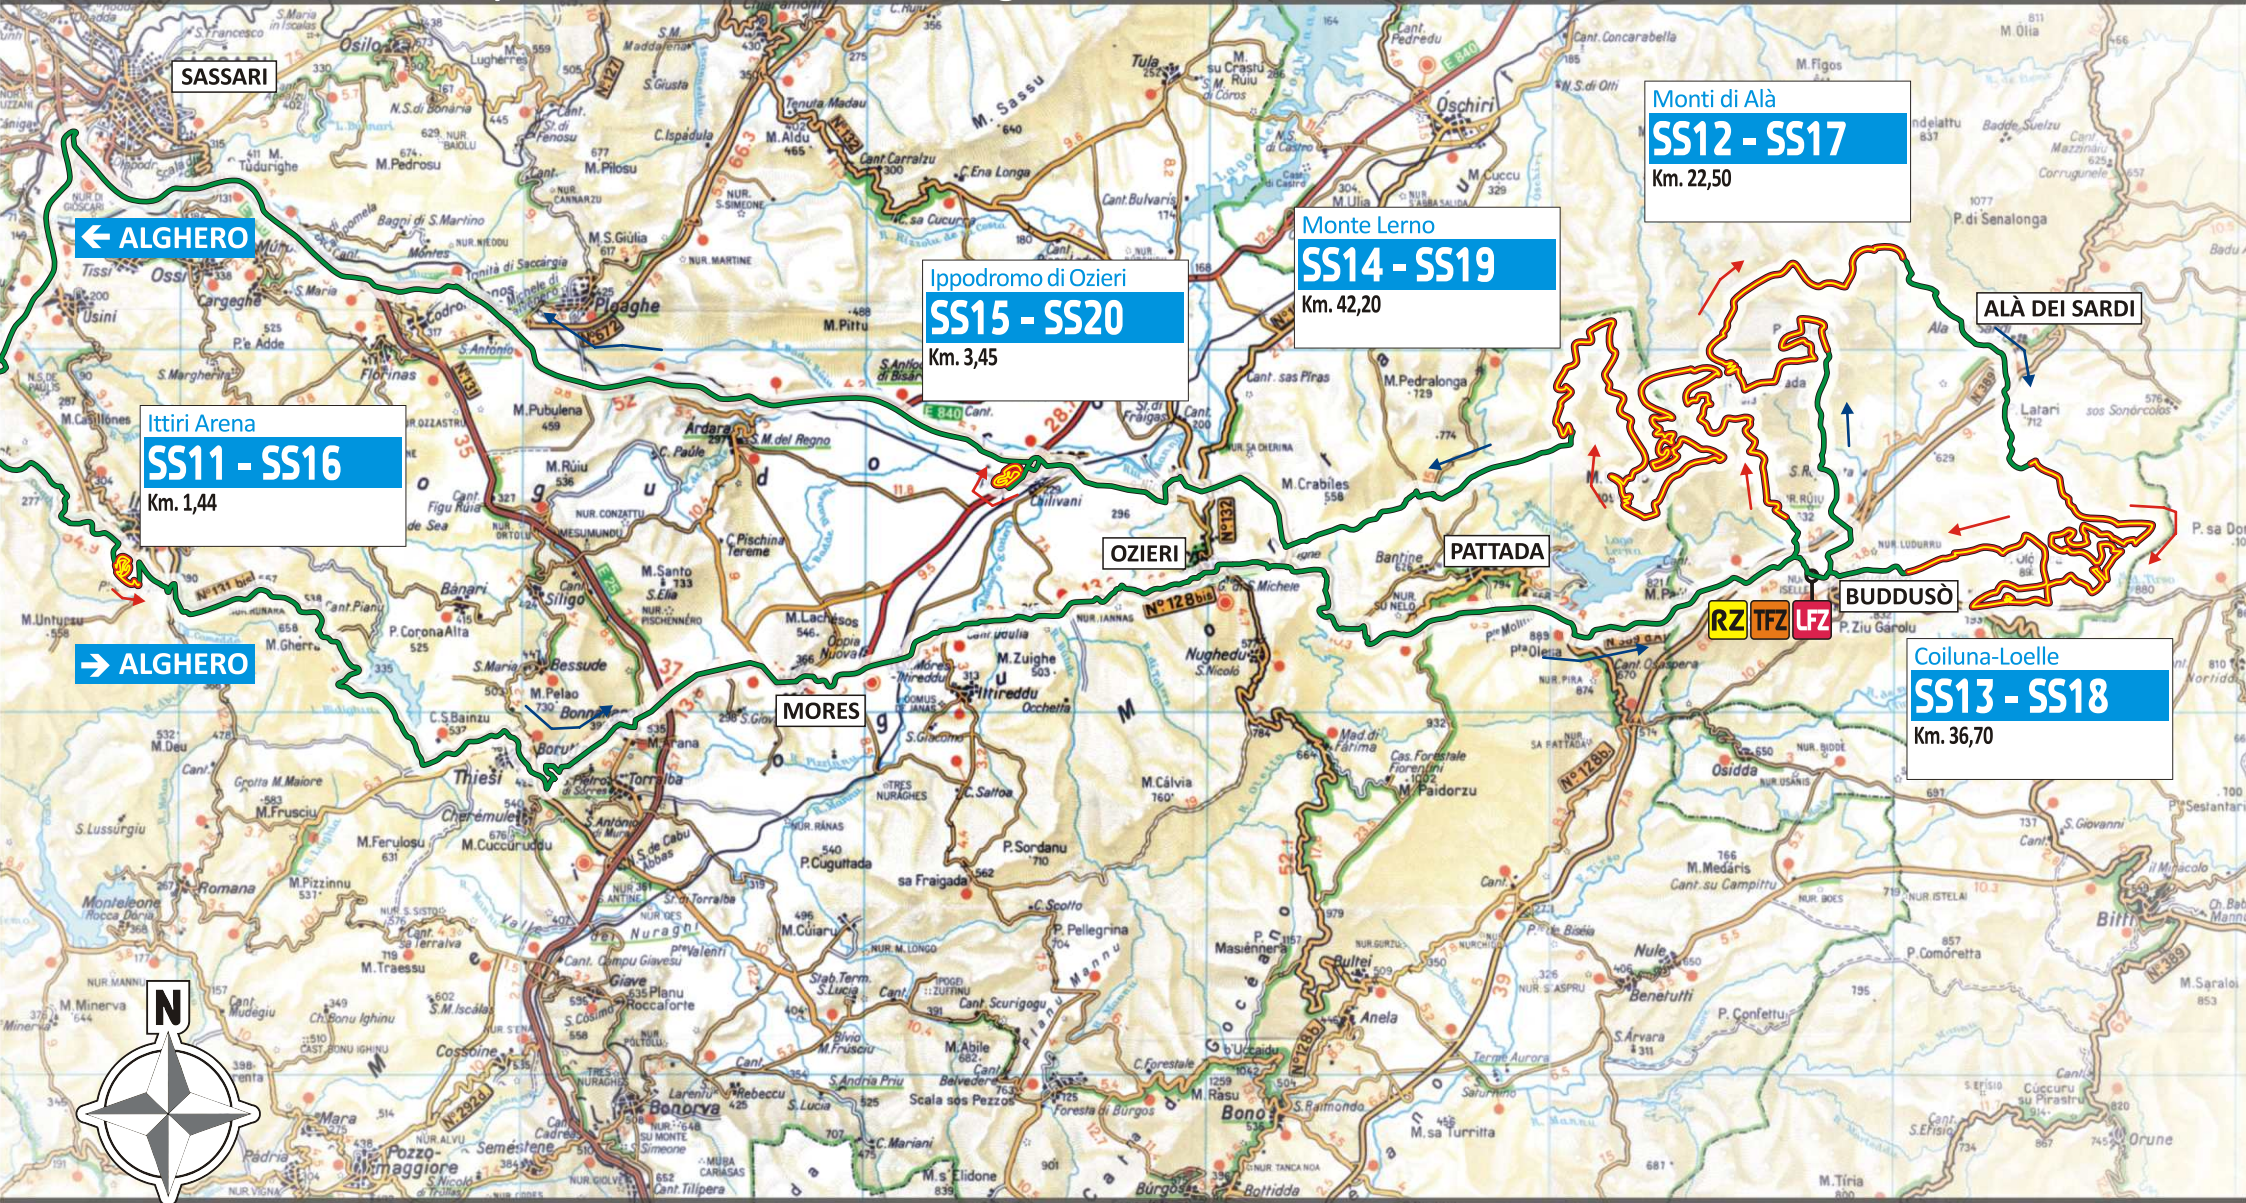

DAY2 Saturday, June 13 - zoom area stage

Monti di Alà
SS12 - SS17
Km. 22,50

Monte Lerno
SS14 - SS19
Km. 42,20

Ippodromo di Ozieri
SS15 - SS20
Km. 3,45

Ittiri Arena
SS11 - SS16
Km. 1,44

Coiluna-Loelle
SS13 - SS18
Km. 36,70

← ALGERO

→ ALGERO

Cartografia
Touring Editore
Scala 1:200.000

0 Km. 1 Km. 5

Road Section

Special Stage

RZ Refuel

TFZ Tyre Fitting Zone

LFZ Light Fitting Zone

SUNRISE - SUNSET
BUDDUSÒ 5:51 - 20:54