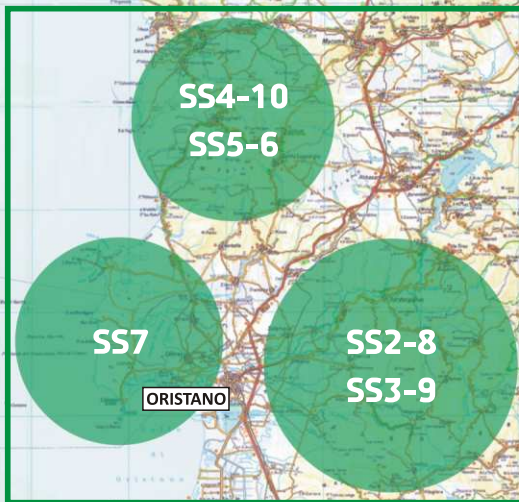

**SARDEGNA**

**ACISPORT**

June 11<sup>th</sup> - June 14<sup>th</sup>

**DAY 3** June 14<sup>th</sup>

**DAY 2** June 13<sup>th</sup>

**DAY 1** June 12<sup>th</sup>

**DAY 1** June 11<sup>th</sup>

Cartografia  
Touring Editore  
Scala 1:200.000

**DAY1**  
11/12 June

**DAY2**  
13 June

**DAY3**  
14 June

SARDEGNA

ACISPORT

DAY1 Thursday, June 11

CAGLIARI

Cagliari  
**SSS1**  
Km. 2,50