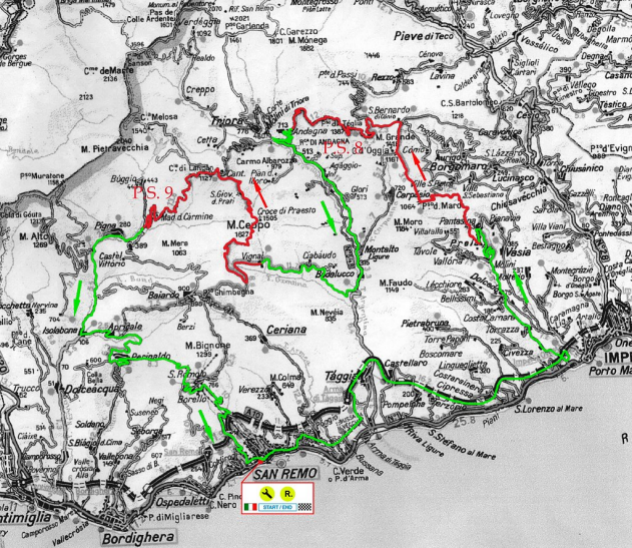

P.S. 9

P.S. 8

P.S. 10

SAN REMO

Bordighera

IMPI
Porto Ma