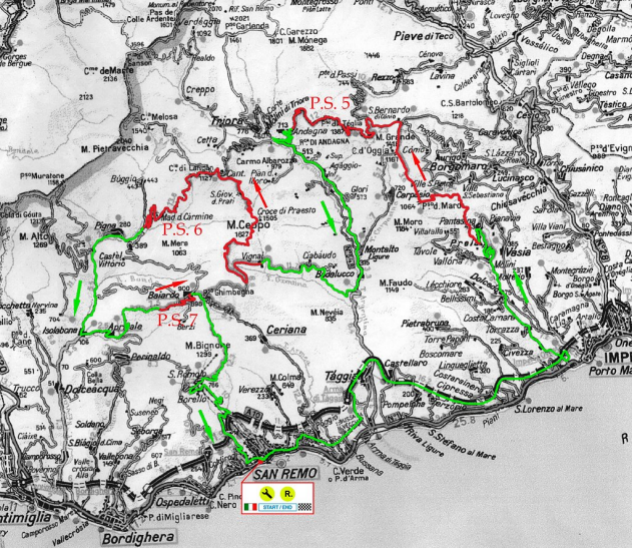

Vallebona

Ospedaletti

Bordighera

Valle-
crósia
Alta

Sasso di B.

C. Nero

P. di Migliarese

SAN REMO

Legend for cycling routes:

-  P.S. 5
-  P.S. 6
-  P.S. 7

STARY / ENG

P.S. 9

P.S. 8

P.S. 10

SAN REMO

Legend: A yellow triangle with a black arrow pointing right, and a yellow circle with a black 'R'. Below these symbols is the text 'START / END' and a small graphic of the Italian flag.